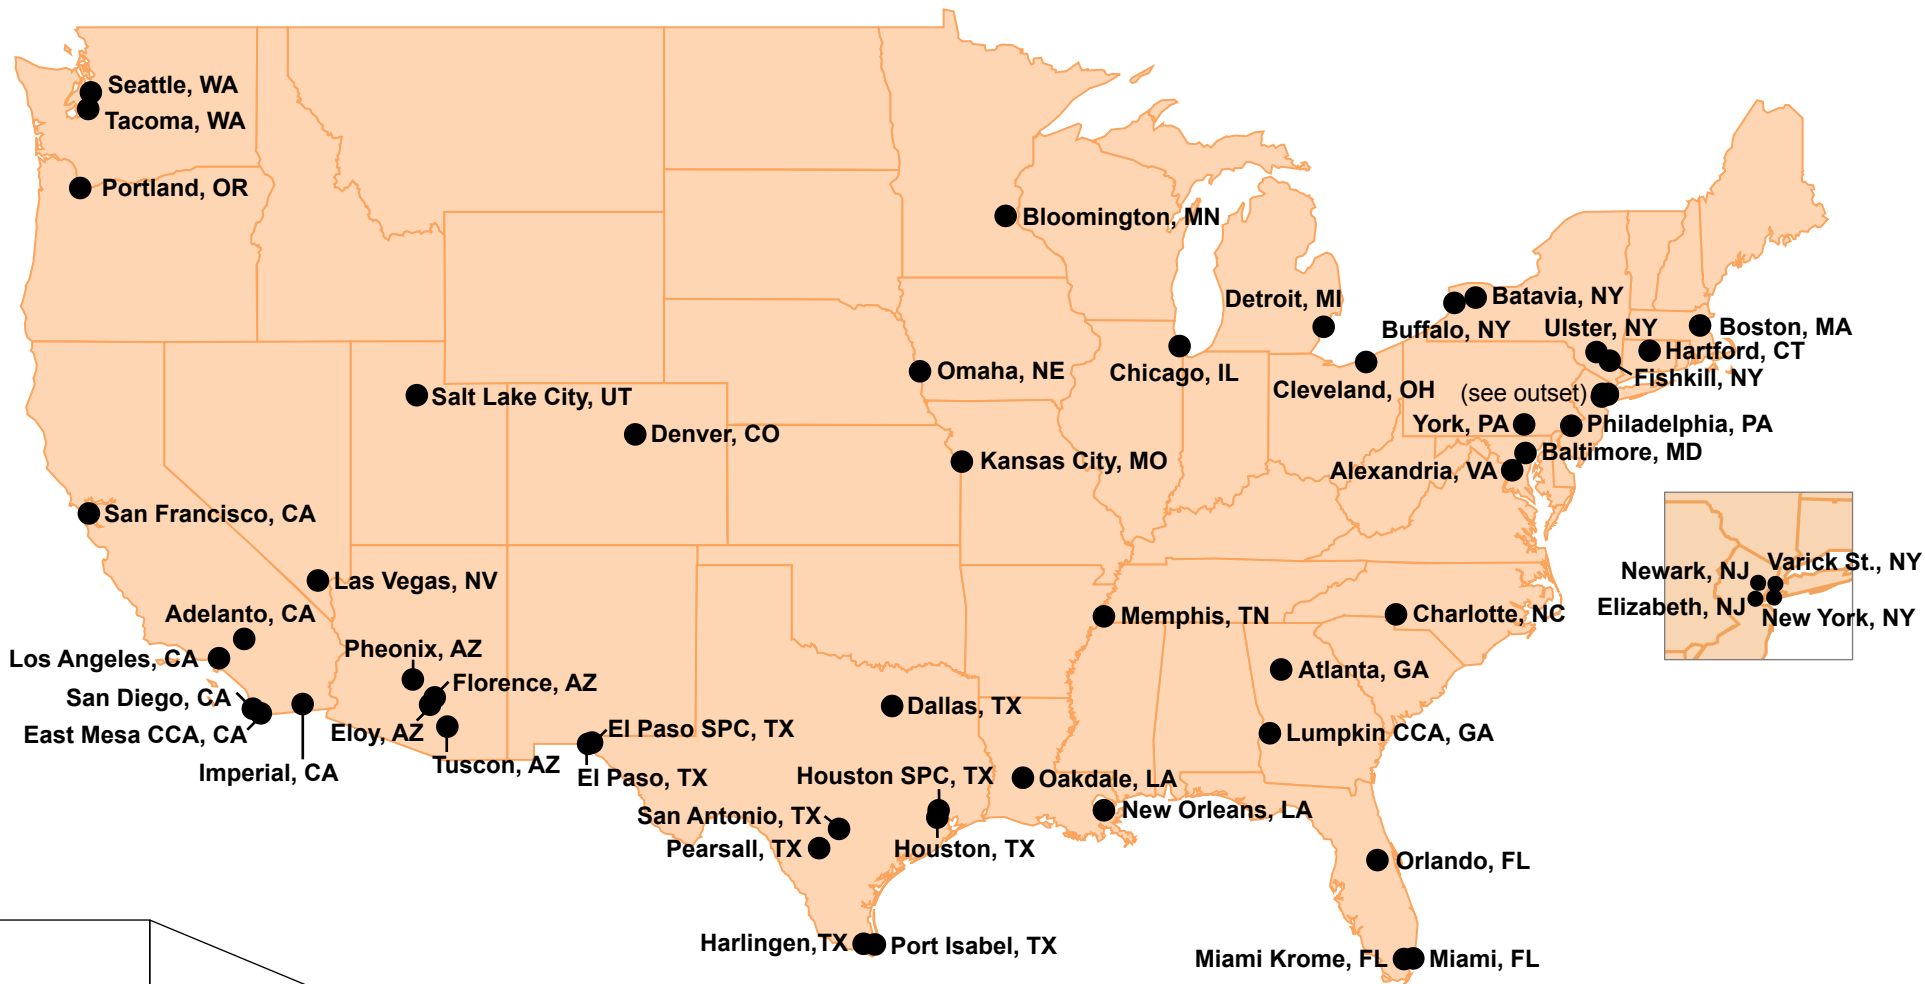

Map of U.S. Immigration Courts

U.S. immigration courts are under the authority of the Executive Office for Immigration Review within the Department of Justice. A list of immigration courts can be found at <http://www.justice.gov/eoir/eoir-immigration-court-listing>. Map credit: Austin Kocher, the Ohio State University. *Inset maps not drawn to scale.